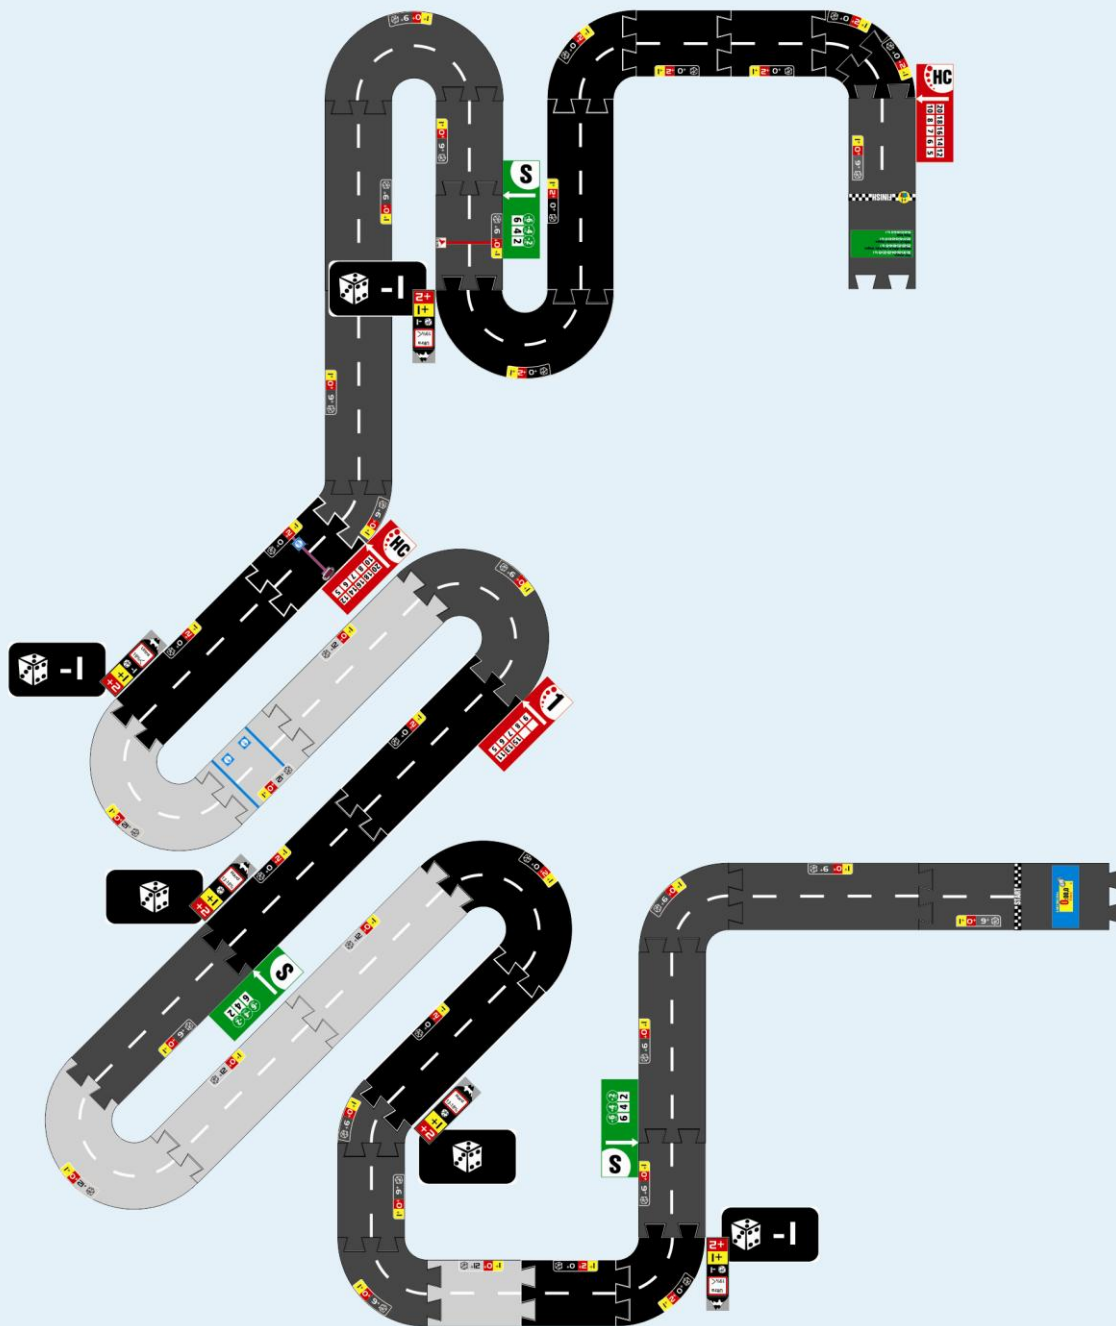

# Critérium International

stage I

march  
**08**  
original

03:44.39

Porto-Vecchio - Col de L'ospedale, 158 km

# Critérium International

time trial

march  
**08**  
original

+50:00,0

Porto-Vecchio, 75 km

Profile

France

# 08

original

02:15,28

Porto-Vecchio, 75 km