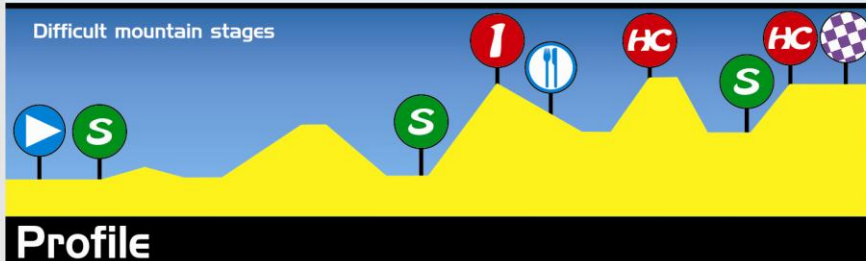

# Critérium International

time trial

march  
**08**  
original

+50:00,0

Porto-Vecchio, 75 km

Profile

France