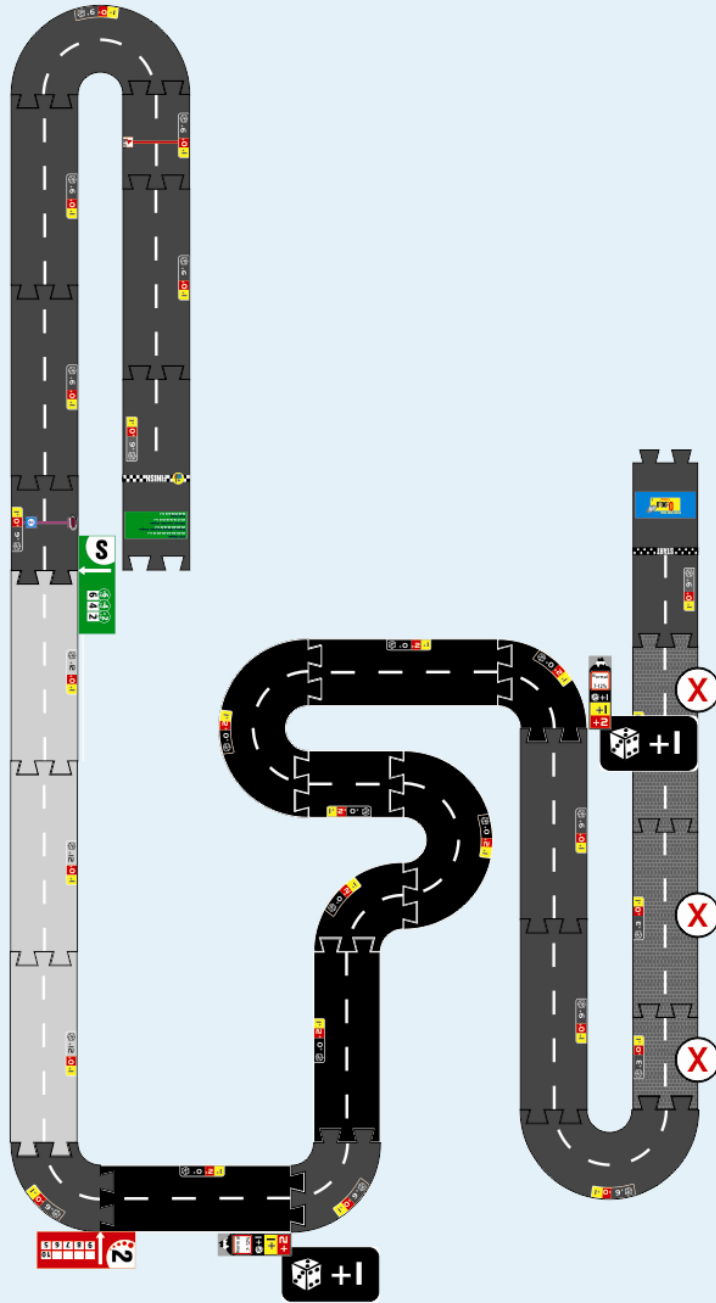

# Critérium International

time trial

march  
**08**  
original

+50:00,0

Porto-Vecchio, 75 km

Profile

France

# 08

original

02:15,28

Porto-Vecchio, 75 km