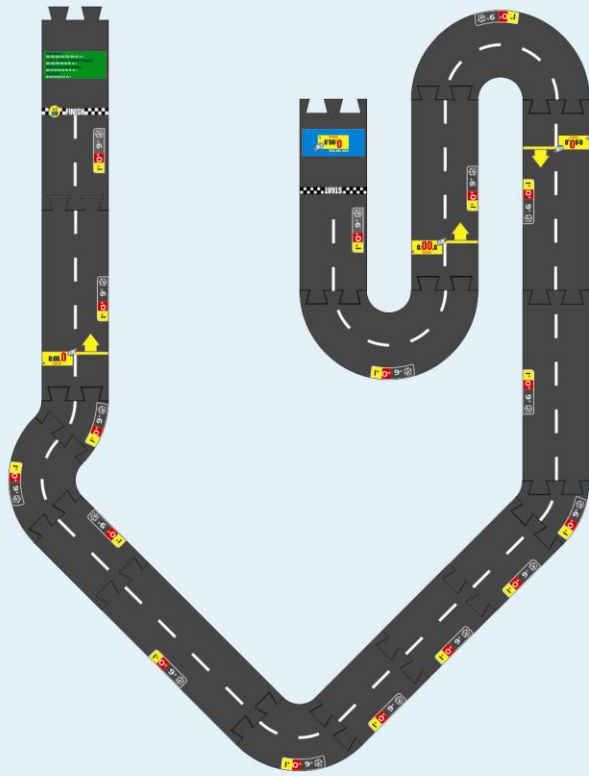

# Critérium International

stage I

march  
**08**  
original

03:44.39

Porto-Vecchio - Col de L'ospedale, 158 km

# Critérium International

time trial

march  
**08**  
original

+50:00,0

Porto-Vecchio, 75 km

Profile

France

# 08

original

02:15,28

Porto-Vecchio, 75 km