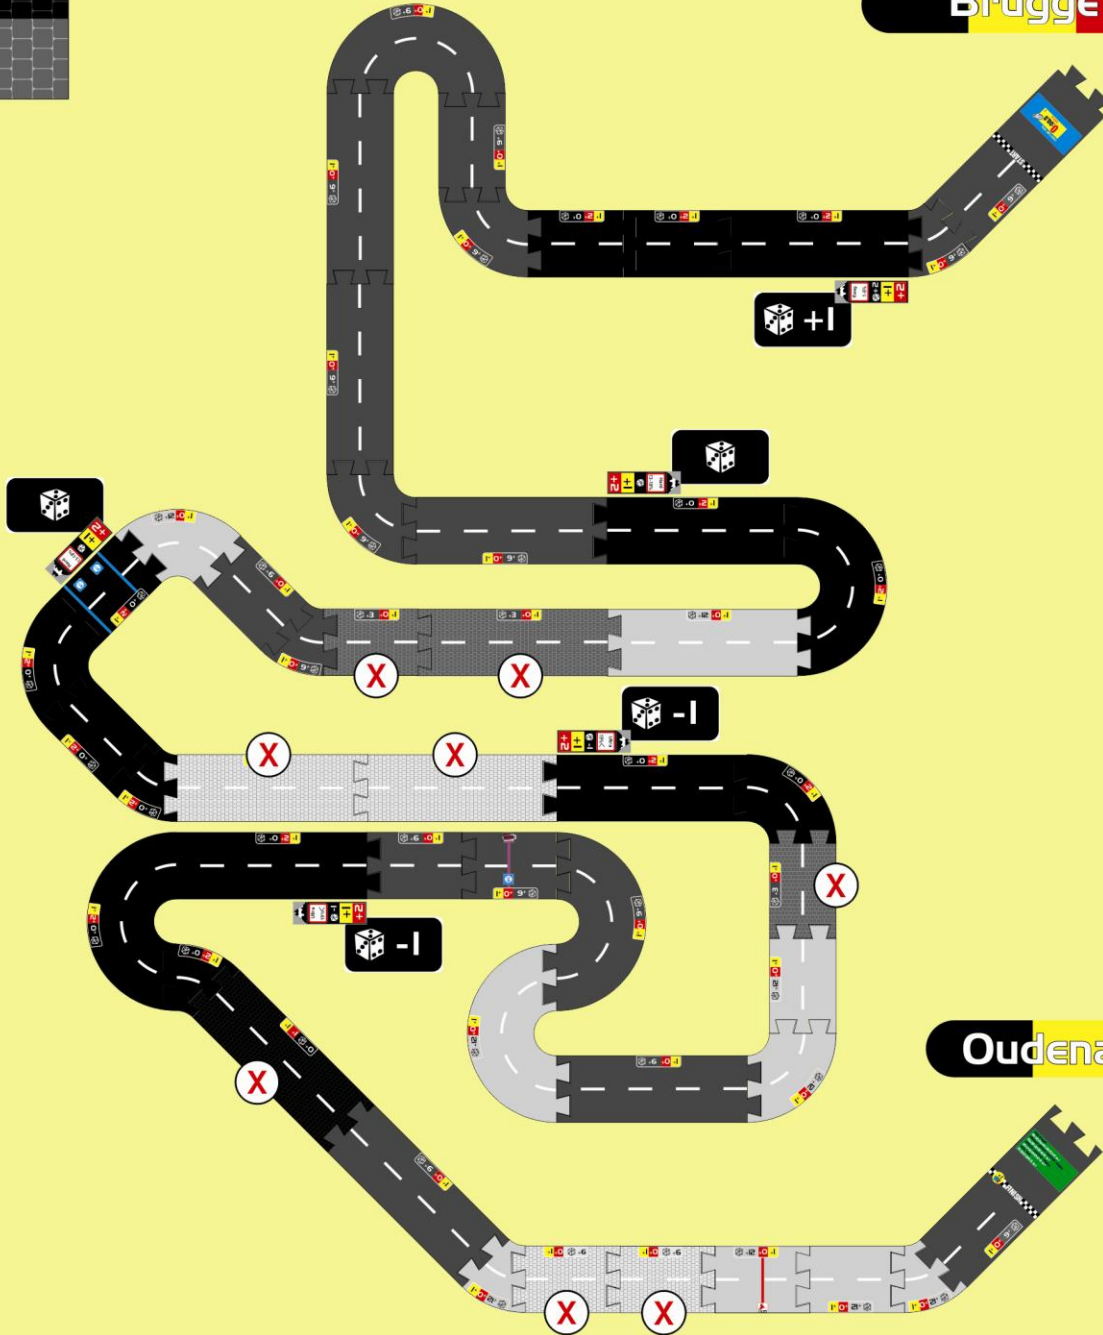

# Tour of Flanders

april

10  
original

07:41.58

Brugge

Oudenaarde

Brugge - Oudenaarde, 256 km

Medium difficult mountain stage